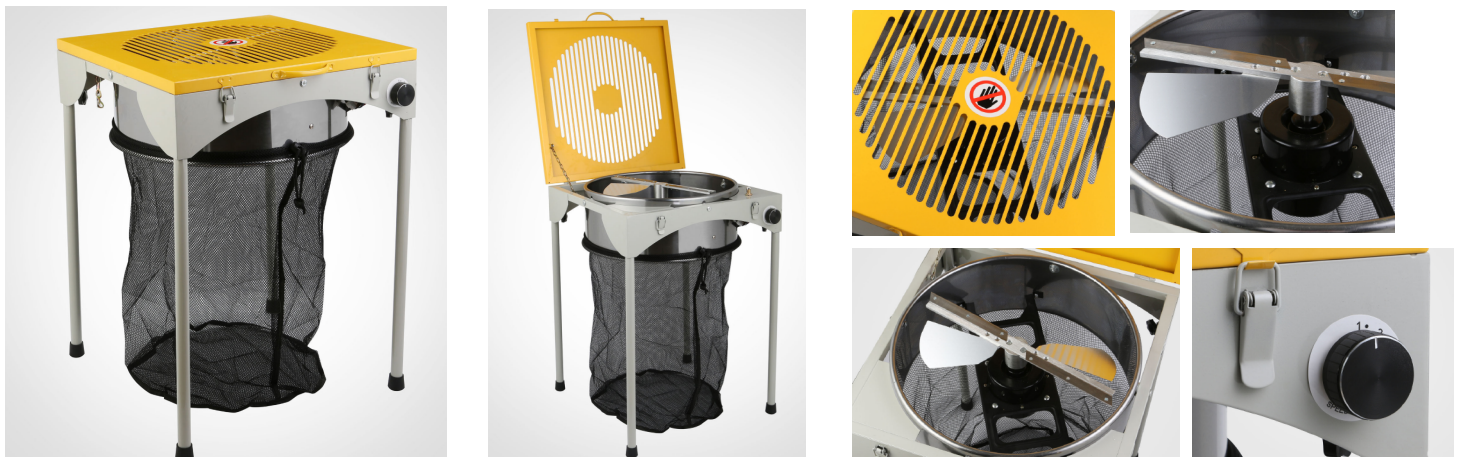

03
Removable grille
It's easy to clean It's easy to clean

04
Rubber strip
It can make branches and leaves into the basin quickly

05
Stainless steel blade
Rust proof and high efficiency

06
Storage basin
Liquid oil for retaining branches and leaves

07
Sealed working environment
Safe and prevent entry of impurities

08
Rubber base
Shock absorption

TLTJ0200000104

TLTD1801100105 TLTD1802200105

Code	Voltage(V)	Power(W)	Weight(kg)	Size(cm)	More
TLTW1600000102	0	0	6.5	40*40*38	16 inch
TLTW1900000102	0	0	8	48*48*46	19 inch
TLTD1801100105	110	60w	12.5	46*46*66	Electric
TLTD1802200105	220	60w	12.5	46*46*66	Electric
TLTJ0200000104	0	0	0.27	10.5*7.5*6.1	Manual