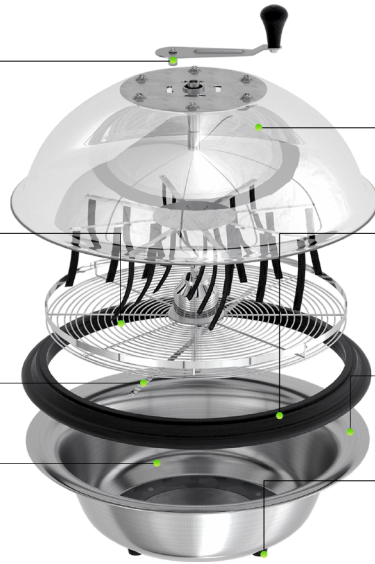

03
Removable grille
It's easy to clean It's easy to clean

04
Rubber strip
It can make branches and leaves into the basin quickly

05
Stainless steel blade
Rust proof and high efficiency

06
Storage basin
Liquid oil for retaining branches and leaves

07
Sealed working environment
Safe and prevent entry of impurities

08
Rubber base
Shock absorption

TLTJ0200000104

TLTD1801100105 TLTD1802200105

Code	Voltage(V)	Power(W)	Weight(kg)	Size(cm)	More
TLTW1600000102	0	0	6.5	40*40*38	16 inch
TLTW1900000102	0	0	8	48*48*46	19 inch
TLTD1801100105	110	60w	12.5	46*46*66	Electric
TLTD1802200105	220	60w	12.5	46*46*66	Electric
TLTJ0200000104	0	0	0.27	10.5*7.5*6.1	Manual